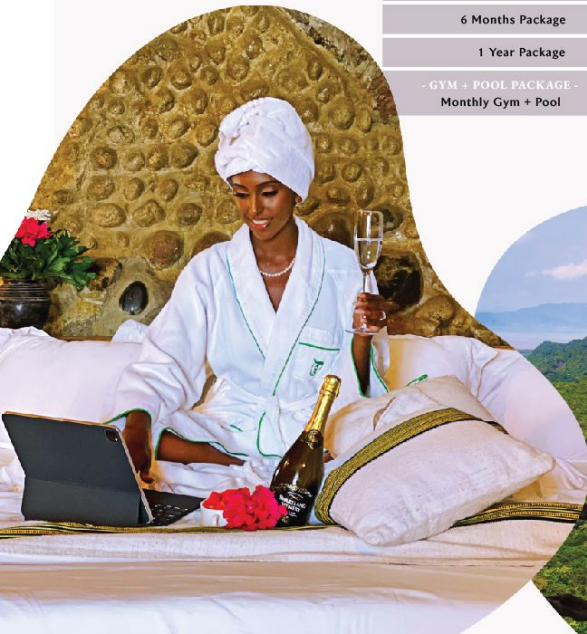

*: An extra $20 (per guest) will be charged when more than 2 guests book

- SPA RATES -		- SWIMMING & GYM RATES -	
	BIER		BIER
VIP - Tsige Massage	⓪60 Mins 3,000	Daily Package	CHILD - 250 ADULT - 350
Full Body Massage	⓪60 Mins 2,500 ⓪90 Mins 1,300	Weekend Package	CHILD - 300 ADULT - 400
Half Body Massage	⓪30 Mins 800	Monthly Package	2,199
Sauna & Steam	⓪90 Mins 600	3 Months Package	5,599
		6 Months Package	13,499
		1 Year Package	22,499
		- GYM + POOL PACKAGE -	
		Monthly Gym + Pool	3,999

POOL & GYM