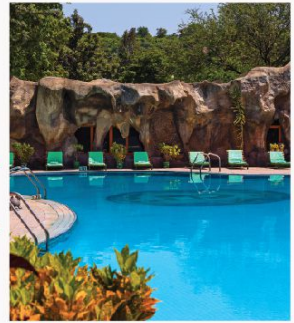

PARADISE LODGES
HOTELS & RESORTS

2024
RATE CARD

GREEN LIVING, QUALITY GIVING

	SINGLE			DOUBLE			
	BED & BREAKFAST	HALF BOARD	FULL BOARD	BED & BREAKFAST	HALF BOARD	FULL BOARD	
	- GARDEN VIEWS -						
Zebra Single Room	$74	$94	$94	$78	$118	$158	
Zebra King Room	$83	$103	$123	$87	$127	$167	
Zebra Twin Room	$83	$103	$123	$87	$127	$167	
- LAKE VIEWS -							
Zebra Single Room	$74	$94	$114	$78	$118	$158	
Zebra King Room	$83	$103	$123	$87	$127	$167	
Zebra Twin Room	$83	$103	$123	$87	$127	$167	
Zebra Queen Room	$83	$103	$123	$87	$127	$167	

ZEBRA ROOMS

	SINGLE			DOUBLE			
	BED & BREAKFAST	HALF BOARD	FULL BOARD	BED & BREAKFAST	HALF BOARD	FULL BOARD	
	- GARDEN VIEWS -						
Tukul VIP Suite				$425	$465*	$467**	
Tukul Studio Suite	$210	$230	$250	$220	$260	$300	
Tukul Family Suite				$347	$387*	$427**	
Tukul Twin Suite	$136	$156	$176	$143	$183	$223	
Tukul Queen Suite	$111	$131	$151	$116	$156	$196	
- LAKE VIEWS -							
Tukul Presidential Suite				$564	$604*	$644**	
Tukul Studio Suite	$231	$251	$271	$242	$282	$322	
Tukul Deluxe Twin Suite	$177	$197	$217	$185	$225	$265	
Tukul Twin Suite	$163	$183	$203	$171	$211	$251	
Tukul Queen Suite	$122	$142	$162	$129	$169	$209	

TUKUL ROOMS

*: An extra $20 (per guest) will be charged when more than 2 guests book

- SPA RATES -		- SWIMMING & GYM RATES -	
	BIER		BIER
VIP - Tsige Massage	⓪60 Mins 3,000	Daily Package	CHILD - 250 ADULT - 350
Full Body Massage	⓪60 Mins 2,500 ⓪90 Mins 1,300	Weekend Package	CHILD - 300 ADULT - 400
Half Body Massage	⓪30 Mins 800	Monthly Package	2,199
Sauna & Steam	⓪90 Mins 600	3 Months Package	5,599
		6 Months Package	13,499
		1 Year Package	22,499
		- GYM + POOL PACKAGE -	
		Monthly Gym + Pool	3,999

POOL & GYM